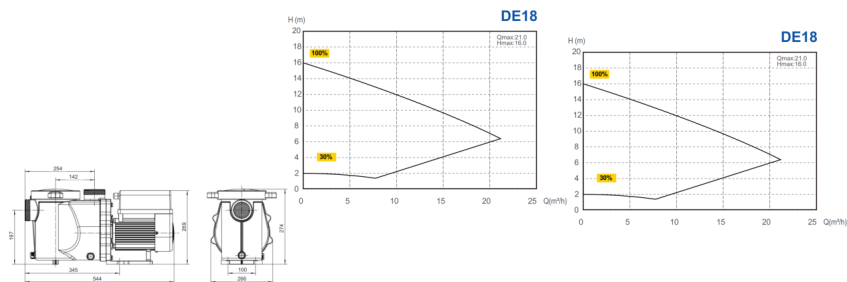

InverEco DE18

Model	Max. Power (kW)	Max. Flow (m³/h)	Max. Head (m)	Max. Speed (rpm)
DE18	1.5	10	10	1450
DE18	1.5	10	10	1450
DE18	1.5	10	10	1450

Pool pumps: InverEco DE18

Rating Not Rated Yet
Price

Base price with tax 714 €