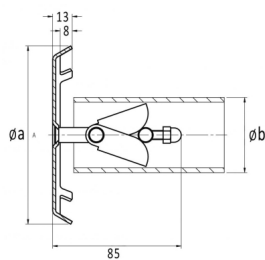

Szívóidom D50-63 2" betonos

Rating: Not Rated Yet

Price

Base price with tax 240 €

Price with discount 189 €

Sales price 240 €

Sales price without tax 189 €

Discount