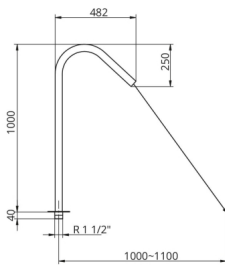

## Water Jet Tahiti AISI316 1 1/2"

Water Jet Tahiti AISI316 1 1/2"

Rating: Not Rated Yet

**Price**

Base price with tax 318 €

Price with discount 250 €