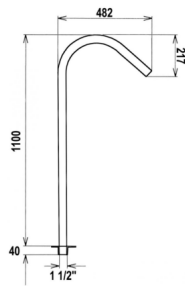

## Water Jet Tahiti AISI316 1 1/2"

Water Jet Tahiti AISI316 1 1/2"

Rating: Not Rated Yet

**Price**

Base price with tax 318 €

Price with discount 250 €