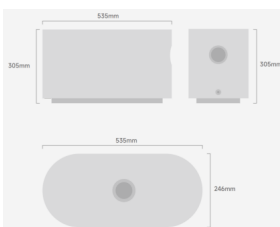

InverMaster IM20

Értékelés: Még nincs értékelve
Ár