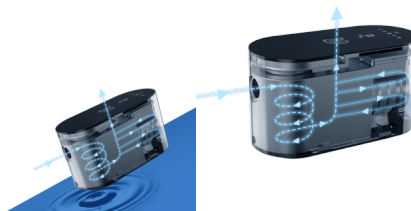

InverMaster IM20

Értékelés: Még nincs értékelve
Ár