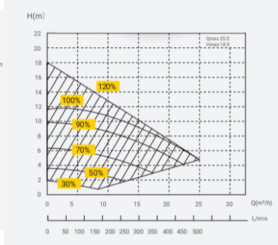

InverMaster IM20

Értékelés: Még nincs értékelve
Ár