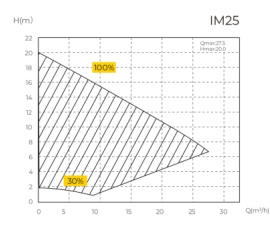

InverMaster IM25