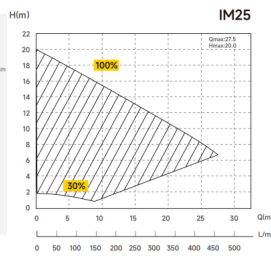

InverMaster IM25