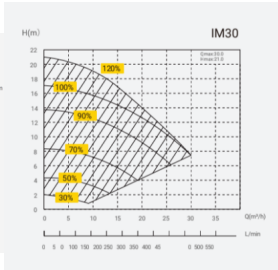

InverMaster IM30

Értékelés: Még nincs értékelve
Ár