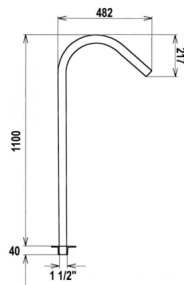

## Water Jet Tahiti AISI316 1 1/2"

Water Jet Tahiti AISI316 1 1/2"

Rating: Not Rated Yet

**Price**

Base price with tax 316 €

Price with discount 249 €