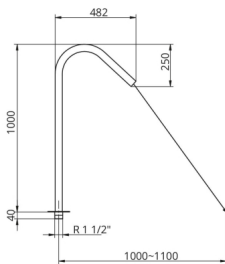

## Water Jet Tahiti AISI316 1 1/2"

Water Jet Tahiti AISI316 1 1/2"

Rating: Not Rated Yet

**Price**

Base price with tax 316 €

Price with discount 249 €